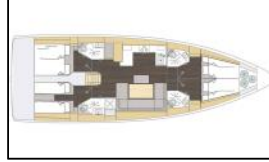

## Sailing yacht Bavaria C46 Freja

Yacht ID:	14593
Yacht type:	Sailing yacht
Yacht:	<a href="#">Bavaria C46 Freja</a>
Marina:	Croatia / Marina Tehnomont Veruda, Pula
Production year:	2025
Cabins:	4
Deposit:	2.500,00 €