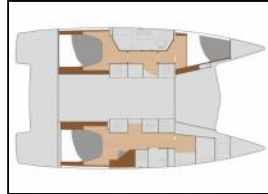

Catamaran Fountaine Pajot Lucia 40 Dolce

Deck: Dinghy, Electric anchor windlass, Main anchor, Outboard engine,
Galley: Coffee machine, Ice maker, Refrigerator,
Navigation: Autopilot, GPS chart plotter, Wind/speed/depth instruments,
Safety: Safety equipment,
Yacht electrics: 220V socket, Shore connection 220 V, Solar panels, Watermaker - desalinator,