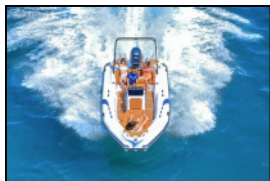

## Motor yacht Viga Luxury 650 Viga Luxury 650

**Comfort:** Sun mattresses,  
**Deck:** Anchor with rope , Bimini top, Cockpit/stern, outside shower, Sun deck,  
**Entertainment:** Outdoor speakers, Radio, USB, Bluetooth,  
**Navigation:** GPS chart plotter,  
**Safety:** Fire extinguisher , First aid kit , Life jackets,

Yacht ID:	14424
Yacht type:	Motor yacht
Yacht:	<a href="#">Viga Luxury 650 Viga Luxury 650</a>
Marina:	Croatia / Marina Medulin
Production year:	2024
Cabins:	0
Deposit:	500,00 €