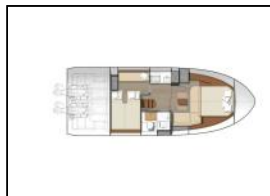

Motor yacht Leader 36 Chromia

Yacht ID:	14342
Yacht type:	Motor yacht
Yacht:	Leader 36 Chromia
Marina:	Croatia / ACI Marina Split
Production year:	2019
Cabins:	2
Deposit:	2.000,00 €

Comfort: Sunshades,

Deck: Bathing platform, Bilge pump - Mechanic, Bimini top, Cockpit table, Cockpit/stern, outside shower, Dinghy with outboard engine, Electric anchor windlass, Sprayhood, Swimming ladder,