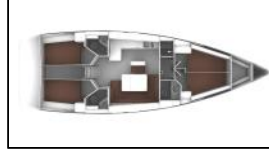

## Sailing yacht Bavaria Cruiser 46 Ariadni

Yacht ID:	14291
Yacht type:	Sailing yacht
Yacht:	<a href="#">Bavaria Cruiser 46 Ariadni</a>
Marina:	Greece / Lefkas, D-Marin
Production year:	2015
Cabins:	4
Deposit:	3.000,00 €