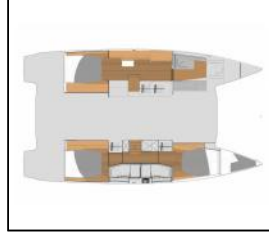

Catamaran Fountaine Pajot Elba 45 Aboat Time

Yacht ID:	14220
Yacht type:	Catamaran
Yacht:	Fountaine Pajot Elba 45 Aboat Time
Marina:	USA / St. Petersburg, Vinoy Marina
Production year:	2024
Cabins:	3
Deposit:	7.000,00 €

Comfort: Sundeck cushions,
Deck: Bimini top, Cockpit fridge, Cockpit table, Cockpit/stern, outside shower, Dinghy with outboard engine, Electric anchor windlass, Flybridge, Grill/Barbecue/Plancha, Hydraulic lifting swimming platform,
Entertainment: Fusion radio, Indoor speakers, Outdoor speakers, TV, Underwater lights,
Galley: Freezer, Ice maker, Kitchen utensils (Galley equipment, cutlery), Microwave, Oven, Refrigerator, Stove,
Interior: Electric toilet,
Navigation: Autopilot, GPS chart plotter - cockpit, Helm station, Wind/speed/depth instruments,
Safety: Black Water Tank, VHF radio ,
Sails: Electric winch, Lazy bag, Lazy jacks,
Yacht electrics: 110V socket, Air Conditioning, Generator, Inverter, Shore power connection, Solar panels, USB sockets, Watermaker - desalinator,