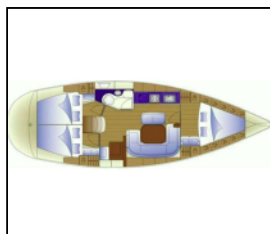

Sailing yacht Bavaria 38 Ra

Yacht ID:	14214
Yacht type:	Sailing yacht
Yacht:	Bavaria 38 Ra
Marina:	Croatia / Marina Vinišće
Production year:	2003
Cabins:	3
Deposit:	0,00 €

Comfort: Bed linen, Blankets, Pillows,
Deck: Anchor light, Anchor swivel, Bilge pump - Mechanic, Bimini top, Black ball, Black conus, Boat hook, Bosun's chair (Safe seat) (boatswain's chair), Canister for water, Cockpit table, Cockpit/stern, outside shower, Dinghy, Dinghy (byboat) pump, Electric anchor windlass, Fenders, Gangway, Impeller, V-belt, oilfilter, Jerry cans for diesel, Main anchor, Round/globular fender, Spare anchor (Reserve, Auxiliary anchor), Sprayhood, Spring line, Swimming ladder, Teak cockpit, Water hose,
Entertainment: Indoor speakers, Outdoor speakers, Radio,
Galley: Gas bottles, Hot water, Ice box, Kitchen utensils (Galley equipment, cutlery), Oven, Refrigerator, Stove,
Interior: Barometer,
Navigation: Autopilot, Binoculars, Compass, Divider, nautic chart, Echosounder/Depthsounder, GPS chart plotter, Harbour guides, Nautical charts, Navigation/position Lights, Radar reflector, Triangles, Wind instrument/Anemometer,
Safety: Distress flare box, Emergency tiller, Fire extinguisher, First aid kit, Flashlight, Fog horn, Horseshoe lifebuoy, Life jackets, Set of tools, VHF radio, Wire (shroud) cutter,
Yacht electrics: 12V Socket, Battery charger, Bilge pump - Electric, Shore connection 220 V,