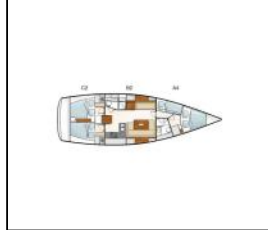

Sailing yacht Hanse 430 E Astraios

Yacht ID:	14092
Yacht type:	Sailing yacht
Yacht:	Hanse 430 E Astraios
Marina:	Croatia / Marina Medulin
Production year:	2008
Cabins:	4
Deposit:	2.000,00 €

Comfort: Bed linen, Cockpit cushions,
Deck: Anchor with chain, Bimini top, Boat hook, Bosun's chair (Safe seat) (boatswain's chair), Cockpit table, Cockpit/stern, outside shower, Dinghy, Dinghy (byboat) pump, Fenders, Gangway, Spare anchor (Reserve, Auxiliary anchor), Sprayhood, Swimming ladder, Teak cockpit, Water hose, Winch handles,
Entertainment: FUSION sound system, Indoor speakers, Outdoor speakers, Snorkeling equipment,
Galley: Hot water, Kitchen utensils (Galley equipment, cutlery), Refrigerator, Stove,
Interior: Barometer, Electric fans, Electric toilet,
Navigation: 3 blade folding propeller, AIS, Autopilot, Binoculars, Bow thruster, GPS, GPS chart plotter, GPS chart plotter - cockpit, Hand bearing compass, Log, Speed, Depth-echo sounder, Log/speed instrument, Nautical charts, Pilot book, Radar reflector, Wind instrument/Anemometer,
Safety: Automatic Inflatable Life Jacket, Distress signals, Emergency tiller, EPIRB-Distress radio beacons, Fire extinguisher, First aid kit, Flashlight, Fog horn, Life belts (Safety harness), Life buoy + Flashing light, Lifelines, Liferaft, Set of tools, VHF radio, Wire (shroud) cutter,
Sails: Electric winch, Lazy bag, Lazy jacks,
Yacht electrics: 230 volt socket, Battery charger, Heating, Inverter, Lithium battery, Shore power connection, Solar panels, USB sockets,