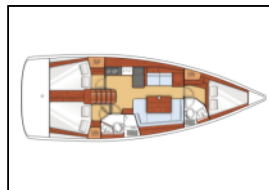

## Sailing yacht Oceanis 41 Tina

**Deck:** Bimini top, Cockpit table, Cockpit/stern, outside shower, Dinghy, Electric anchor windlass, Gangway, Main anchor, Sprayhood, Swimming ladder,

**Entertainment:** Radio CD player,