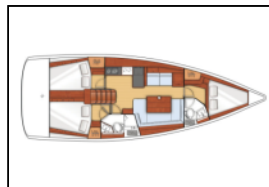

Sailing yacht Oceanis 41 Tina

Deck: Bimini top, Cockpit table, Cockpit/stern, outside shower, Dinghy, Electric anchor windlass, Gangway, Main anchor, Sprayhood, Swimming ladder,

Entertainment: Radio CD player,

Safety: VHF radio,

Yacht electrics: Shore power cable,

Yacht ID:	14064
Yacht type:	Sailing yacht
Yacht:	Oceanis 41 Tina
Marina:	Turkey / Fethiye, Ece Saray Marina Resort
Production year:	2014
Cabins:	3
Deposit:	2.500,00 €