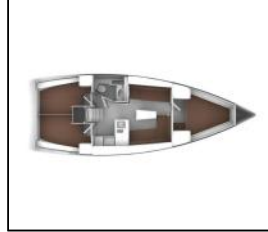

## Sailing yacht Bavaria Cruiser 37 Lana 3

Yacht ID:

Yacht type:

Yacht:

Marina:

Production year:

Cabins:

Deposit:

13930

Sailing yacht

[Bavaria Cruiser 37 Lana 3](#)

Croatia / ACI Marina Split

2024

3

1.000,00 €

**Comfort:** Bed linen, Cockpit cushions, Towels,  
**Deck:** Bathing platform, Bilge pump - Mechanic, Bimini top, Cockpit table, Cockpit/stern, outside shower, Dinghy, Electric anchor windlass, Fenders, Gangway, Main Deck Compass, Sprayhood, Swimming ladder,  
**Entertainment:** Mobile phone, Outdoor speakers, Radio CD mp3 player + USB, Bluetooth, TV, Wi-Fi Internet,  
**Galley:** Dishes, Gas bottles, Gas cookers, Hot water, Kitchen utensils (Galley equipment, cutlery), Oven, Refrigerator,  
**Interior:** Hair dryer, Salon, Yacht documents,  
**Navigation:** Autopilot, Binoculars, Bow thruster, Echosounder/Depthsounder, GPS chart plotter, Navigation (Nautical) charts and nautical guide, Navigation set, Radar reflector, Wind instrument/Anemometer,  
**Safety:** Distress flare box, Fire extinguisher, First aid kit, Floating light, Fog horn, Life belts (Safety harness), Life jackets, Oars (Paddles), Torch, VHF radio,  
**Yacht electrics:** Air Conditioning, Batteries, Battery charger, Bilge pump - Electric, Heating, Inverter, Shore connection 220 V, Solar panels,