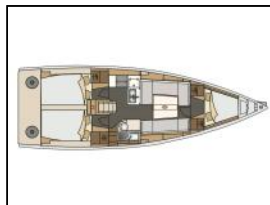

Sailing yacht Elan E4 Lipa

Yacht ID:	13923
Yacht type:	Sailing yacht
Yacht:	Elan E4 Lipa
Marina:	Croatia / Marina Puntat, Krk
Production year:	2024
Cabins:	3
Deposit:	2.500,00 €

Comfort: Cockpit cushions,
Deck: Bathing platform, Bilge pump - Mechanic, Bimini top, Cockpit fridge, Cockpit/stern, outside shower, Dinghy, Electric anchor windlass, Fenders, Mooring ropes , Sprayhood,
Entertainment: Outdoor speakers, Radio CD mp3 player,
Galley: Hot water, Refrigerator,
Interior: Additional reading lights in salon and cabins,
Navigation: Autopilot, GPS chart plotter - cockpit, Log, Speed, Depth- echo sounder, Wind instrument/Anemometer,
Safety: Fire extinguisher , First aid kit , Life belts (Safety harness), Signal rockets and torches , VHF radio ,
Sails: Lazy bag,
Yacht electrics: Bilge pump - Electric, Heating,