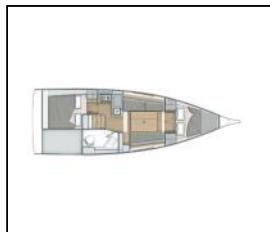

## Sailing yacht Oceanis 30.1 Lima

**Deck:** Bimini top, Dinghy, Electric anchor windlass, Outboard engine, Sprayhood,  
**Entertainment:** FUSION sound system,  
**Galley:** Oven, Stove,  
**Interior:** Electric fans,  
**Navigation:** Autopilot, GPS chart plotter - cockpit, Tridata, Wind/speed/depth instruments, Windex,  
**Safety:** Black Water Tank, VHF radio ,  
**Sails:** Self tacking jib,