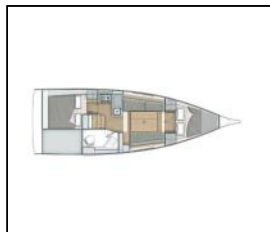

Sailing yacht Oceanis 30.1 Lima

Deck: Bimini top, Dinghy, Electric anchor windlass, Outboard engine, Sprayhood,
Entertainment: FUSION sound system,
Galley: Oven, Stove,
Interior: Electric fans,
Navigation: Autopilot, GPS chart plotter - cockpit, Tridata, Wind/speed/depth instruments, Windex,
Safety: Black Water Tank, VHF radio ,
Sails: Self tacking jib,

Yacht ID: 13911
Yacht type: Sailing yacht
Yacht: [Oceanis 30.1 Lima](#)
Marina: Turkey / Marmaris, Albatros Marina
Production year: 2024
Cabins: 2
Deposit: 2.000,00 €

front.CHARTERS_BOOKING_LIST_AVAILABILITY