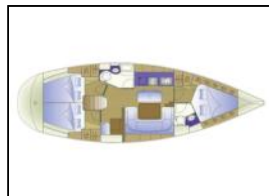

Sailing yacht Bavaria 40 Cruiser Inspiration

Yacht ID:	13883
Yacht type:	Sailing yacht
Yacht:	Bavaria 40 Cruiser Inspiration
Marina:	Thailand / Phuket, Yacht Haven Marina
Production year:	2008
Cabins:	3
Deposit:	3.000,00 €

Comfort: Bed linen, Towels,
Deck: Anchor with chain, Bimini top, Cockpit table, Cockpit/stern, outside shower, Davit, Ice box in cockpit, Outboard engine, Stern platform, Tender,
Entertainment: Radio CD player + USB,
Galley: Refrigerator,
Interior: Electric toilet,
Navigation: 3 blade fixed propeller, Autopilot, Binoculars, Depthsounder, GPS chart plotter, Wind instrument/Anemometer,
Safety: Fire extinguisher, Life jackets, VHF radio,
Sails: Self tailing (manual) winch, Winch,
Yacht electrics: Inverter, Solar panels, Start battery,