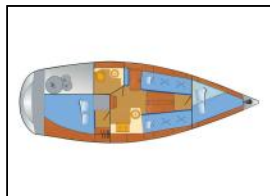

Sailing yacht Hanse 315 Mizar

Yacht ID:	13871
Yacht type:	Sailing yacht
Yacht:	Hanse 315 Mizar
Marina:	Germany / Barth, Yachtwerft Ramin
Production year:	2006
Cabins:	2
Deposit:	1.500,00 €

Deck: Anchor, Bilge pump - Mechanic, Black ball, Boat hook, Bosun's chair (Safe seat) (boatswain's chair), Cockpit table, Cockpit/stern, outside shower, Deck brush, Fenders, Mooring ropes , Spotlight / Headlights, Sprayhood,
Entertainment: Radio CD player,
Galley: Dishes, Electrical kettle, Hot water, Kitchen utensils (Galley equipment, cutlery), Oven, Stove,
Interior: Barometer, Clock, Coolbox ,
Navigation: Autopilot, Binoculars, Compass, Divider, nautic chart, Echosounder/Depthsounder, GPS chart plotter, Logge/Lot/Speed, Navigation/position Lights, Triangles, Wind instrument/Anemometer,
Safety: Automatic Inflatable Life Jacket, Fire extinguisher , First aid kit , Flashlight, Fog horn, Guard rail, Horseshoe lifebuoy, Life belts (Safety harness), Lifelines, Liferaft , Set of tools , Signal rockets and torches , Wire (shroud) cutter,
Yacht electrics: Heating, Shore connection 220 V,