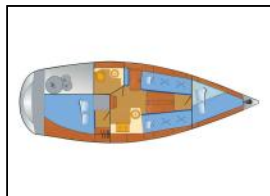

## Sailing yacht Hanse 315 Mizar

Yacht ID:	13871
Yacht type:	Sailing yacht
Yacht:	<a href="#">Hanse 315 Mizar</a>
Marina:	Germany / Barth, Yachtwerft Ramin
Production year:	2006
Cabins:	2
Deposit:	1.500,00 €

**Deck:** Anchor, Bilge pump - Mechanic, Black ball, Boat hook, Bosun's chair (Safe seat) (boatswain's chair), Cockpit table, Cockpit/stern, outside shower, Deck brush, Fenders, Mooring ropes , Spotlight / Headlights, Sprayhood,  
**Entertainment:** Radio CD player,  
**Galley:** Dishes, Electrical kettle, Hot water, Kitchen utensils (Galley equipment, cutlery), Oven, Stove,  
**Interior:** Barometer, Clock, Coolbox ,  
**Navigation:** Autopilot, Binoculars, Compass, Divider, nautic chart, Echosounder/Depthsounder, GPS chart plotter, Logge/Lot/Speed, Navigation/position Lights, Triangles, Wind instrument/Anemometer,  
**Safety:** Automatic Inflatable Life Jacket, Fire extinguisher , First aid kit , Flashlight, Fog horn, Guard rail, Horseshoe lifebuoy, Life belts (Safety harness), Lifelines, Liferaft , Set of tools , Signal rockets and torches , Wire (shroud) cutter,  
**Yacht electrics:** Heating, Shore connection 220 V,