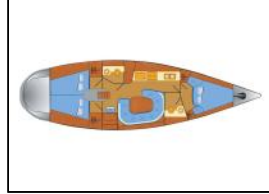

Sailing yacht Vilm 41 cruiser Karoline

Yacht ID:	13869
Yacht type:	Sailing yacht
Yacht:	Vilm 41 cruiser Karoline
Marina:	Germany / Barth, Yachtwerft Ramin
Production year:	2012
Cabins:	3
Deposit:	1.500,00 €

Deck: Anchor, Bilge pump - Mechanic, Black ball, Boat hook, Bosun's chair (Safe seat) (boatswain's chair), Cockpit table, Cockpit/stern, outside shower, Deck brush, Electric anchor windlass, Fenders, Mooring ropes, Spotlight / Headlights, Sprayhood,