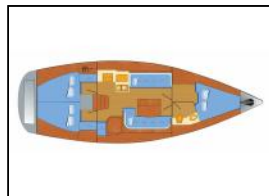

## Sailing yacht Bavaria 38 Cruiser Käte

Yacht ID:	13868
Yacht type:	Sailing yacht
Yacht:	<a href="#">Bavaria 38 Cruiser Käte</a>
Marina:	Germany / Barth, Yachtwerft Ramin
Production year:	2008
Cabins:	3
Deposit:	1.500,00 €

**Deck:** Anchor, Bilge pump - Mechanic, Black ball, Boat hook, Bosun's chair (Safe seat) (boatswain's chair), Cockpit table, Cockpit/stern, outside shower, Deck brush, Electric anchor windlass, Fenders, Mooring ropes, Spotlight / Headlights, Sprayhood,