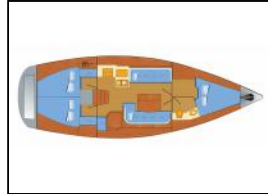

Sailing yacht Bavaria 38 Cruiser Käte

Yacht ID:	13868
Yacht type:	Sailing yacht
Yacht:	Bavaria 38 Cruiser Käte
Marina:	Germany / Barth, Yachtwerft Ramin
Production year:	2008
Cabins:	3
Deposit:	1.500,00 €

Deck: Anchor, Bilge pump - Mechanic, Black ball, Boat hook, Bosun's chair (Safe seat) (boatswain's chair), Cockpit table, Cockpit/stern, outside shower, Deck brush, Electric anchor windlass, Fenders, Mooring ropes , Spotlight / Headlights, Sprayhood,