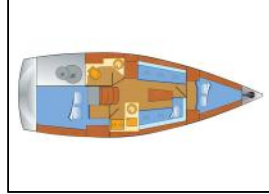

## Sailing yacht Bavaria Cruiser 33 Claysea

Yacht ID:	13865
Yacht type:	Sailing yacht
Yacht:	<a href="#">Bavaria Cruiser 33 Claysea</a>
Marina:	Germany / Heiligenhafen
Production year:	2016
Cabins:	2
Deposit:	1.500,00 €

**Deck:** Anchor, Bilge pump - Mechanic, Black ball, Boat hook, Bosun's chair (Safe seat) (boatswain's chair), Cockpit table, Cockpit/stern, outside shower, Deck brush, Electric anchor windlass, Fenders, Mooring ropes, Spotlight / Headlights, Sprayhood,