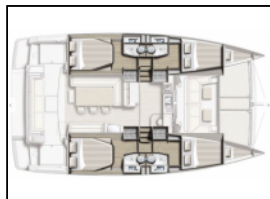

Catamaran Bali 4.1 Galassia

Deck: Bimini top, Dinghy, Electric anchor windlass, Gangway, Outboard engine, Sprayhood,

Entertainment: Radio, Snorkeling equipment, Stand up paddle (SUP) - FREE,

Galley: Coffee machine, Freezer, Refrigerator,

Interior: Electric fans, Electric toilet,

Navigation: Autopilot, GPS chart plotter,

Sails: Electric winch,

Yacht electrics: Inverter, Solar panels, USB sockets,

Yacht ID:	13861
Yacht type:	Catamaran
Yacht:	Bali 4.1 Galassia
Marina:	Greece / Corfu, Gouvia Marina
Production year:	2020
Cabins:	4 + 2
Deposit:	3.000,00 €