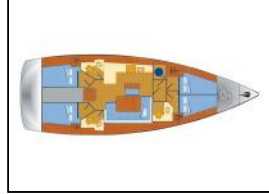

Sailing yacht Bavaria Cruiser 46 Galaxy

Yacht ID:	13853
Yacht type:	Sailing yacht
Yacht:	Bavaria Cruiser 46 Galaxy
Marina:	Germany / Marina Flensburg Sonwik
Production year:	2015
Cabins:	4
Deposit:	1.500,00 €

Deck: Anchor, Bilge pump - Mechanic, Black ball, Boat hook, Bosun's chair (Safe seat) (boatswain's chair), Cockpit table, Cockpit/stern, outside shower, Deck brush, Electric anchor windlass, Fenders, Mooring ropes, Spotlight / Headlights, Sprayhood,