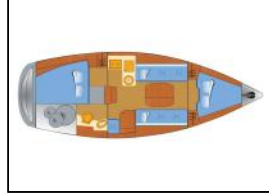

## Sailing yacht Bavaria 31 Cruiser Seepocke

Yacht ID:	13849
Yacht type:	Sailing yacht
Yacht:	<a href="#">Bavaria 31 Cruiser Seepocke</a>
Marina:	Germany / Marina Flensburg Sonwik
Production year:	2008
Cabins:	2
Deposit:	1.500,00 €

**Deck:** Anchor, Bilge pump - Mechanic, Black ball, Boat hook, Bosun's chair (Safe seat) (boatswain's chair), Cockpit table, Cockpit/stern, outside shower, Deck brush, Fenders, Mooring ropes , Spotlight / Headlights, Sprayhood,  
**Entertainment:** Radio CD player,  
**Galley:** Dishes, Electrical kettle, Kitchen utensils (Galley equipment, cutlery), Stove,  
**Interior:** Barometer, Clock, Coolbox ,  
**Navigation:** Autopilot, Binoculars, Compass, Divider, nautic chart, Echosounder/Depthsounder, GPS chart plotter, Logge/Lot/Speed, Navigation/position Lights, Triangles, Wind instrument/Anemometer,  
**Safety:** Automatic Inflatable Life Jacket, Fire extinguisher , First aid kit , Flashlight, Fog horn, Guard rail, Horseshoe lifebuoy, Life belts (Safety harness), Lifelines, Liferaft , Set of tools , Signal rockets and torches , Wire (shroud) cutter,  
**Yacht electrics:** Heating, Shore connection 220 V,