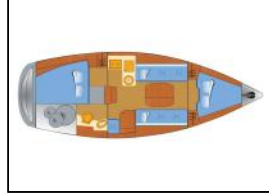

Sailing yacht Bavaria 31 Cruiser Seepocke

Yacht ID:	13849
Yacht type:	Sailing yacht
Yacht:	Bavaria 31 Cruiser Seepocke
Marina:	Germany / Marina Flensburg Sonwik
Production year:	2008
Cabins:	2
Deposit:	1.500,00 €

Deck: Anchor, Bilge pump - Mechanic, Black ball, Boat hook, Bosun's chair (Safe seat) (boatswain's chair), Cockpit table, Cockpit/stern, outside shower, Deck brush, Fenders, Mooring ropes , Spotlight / Headlights, Sprayhood,
Entertainment: Radio CD player,
Galley: Dishes, Electrical kettle, Kitchen utensils (Galley equipment, cutlery), Stove,
Interior: Barometer, Clock, Coolbox ,
Navigation: Autopilot, Binoculars, Compass, Divider, nautic chart, Echosounder/Depthsounder, GPS chart plotter, Logge/Lot/Speed, Navigation/position Lights, Triangles, Wind instrument/Anemometer,
Safety: Automatic Inflatable Life Jacket, Fire extinguisher , First aid kit , Flashlight, Fog horn, Guard rail, Horseshoe lifebuoy, Life belts (Safety harness), Lifelines, Liferaft , Set of tools , Signal rockets and torches , Wire (shroud) cutter,
Yacht electrics: Heating, Shore connection 220 V,