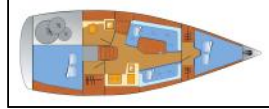

## Sailing yacht Hanse 320 Blomquist

Yacht ID:	13821
Yacht type:	Sailing yacht
Yacht:	<a href="#">Hanse 320 Blomquist</a>
Marina:	Germany / Heiligenhafen
Production year:	2009
Cabins:	2
Deposit:	1.500,00 €