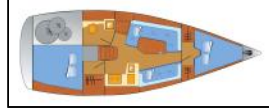

Sailing yacht Hanse 320 Blomquist

Yacht ID:	13821
Yacht type:	Sailing yacht
Yacht:	Hanse 320 Blomquist
Marina:	Germany / Heiligenhafen
Production year:	2009
Cabins:	2
Deposit:	1.500,00 €

Deck: Anchor, Bilge pump - Mechanic, Black ball, Boat hook, Bosun's chair (Safe seat) (boatswain's chair), Cockpit table, Cockpit/stern, outside shower, Deck brush, Electric anchor windlass, Fenders, Mooring ropes , Spotlight / Headlights, Sprayhood,