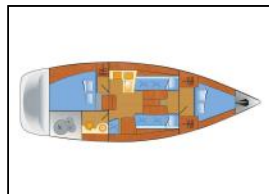

Sailing yacht Salona 35 Piccola Strega

Yacht ID:	13817
Yacht type:	Sailing yacht
Yacht:	Salona 35 Piccola Strega
Marina:	Germany / Heiligenhafen
Production year:	2013
Cabins:	2
Deposit:	1.500,00 €

Deck: Anchor, Bilge pump - Mechanic, Black ball, Boat hook, Bosun's chair (Safe seat) (boatswain's chair), Cockpit table, Cockpit/stern, outside shower, Deck brush, Fenders, Mooring ropes , Spotlight / Headlights, Sprayhood,

Entertainment: Radio CD player,

Galley: Dishes, Electrical kettle, Hot water, Kitchen utensils (Galley equipment, cutlery), Oven, Stove,

Interior: Barometer, Clock, Coolbox ,

Navigation: AIS, Autopilot, Binoculars, Compass, Divider, nautic chart, Echosounder/Depthsounder, GPS chart plotter, Logge/Lot/Speed, Navigation/position Lights, Tablet, Triangles, Wind instrument/Anemometer,