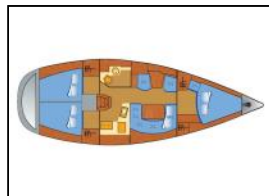

Sailing yacht Sun Odyssey 40 Moulin Rouge

Yacht ID:	13804
Yacht type:	Sailing yacht
Yacht:	Sun Odyssey 40 Moulin Rouge
Marina:	Germany / Barth, Yachtwerft Ramin
Production year:	2002
Cabins:	3
Deposit:	1.500,00 €

Deck: Anchor, Bilge pump - Mechanic, Black ball, Boat hook, Bosun's chair (Safe seat) (boatswain's chair), Cockpit table, Deck brush, Electric anchor windlass, Fenders, Mooring ropes, Spotlight / Headlights, Sprayhood,

Entertainment: Radio CD player,

Galley: Dishes, Electrical kettle, Hot water, Kitchen utensils (Galley equipment, cutlery), Oven, Stove,

Interior: Barometer, Clock, Coolbox,

Navigation: AIS, Autopilot, Binoculars, Bow thruster, Compass, Divider, nautic chart, Echosounder/Depthsounder, GPS chart plotter, Logge/Lot/Speed, Navigation/position Lights, Triangles, Wind instrument/Anemometer,

Safety: Automatic Inflatable Life Jacket, Fire extinguisher, First aid kit, Flashlight, Fog horn, Guard rail, Horseshoe lifebuoy, Life belts (Safety harness), Liferaft, Set of tools, Signal rockets and torches, Wire (shroud) cutter,

Yacht electrics: Heating, Shore connection 220 V,