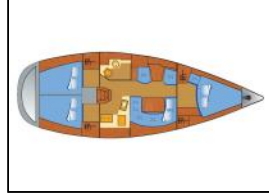

Sailing yacht Sun Odyssey 40 Moulin Rouge

Yacht ID:	13804
Yacht type:	Sailing yacht
Yacht:	Sun Odyssey 40 Moulin Rouge
Marina:	Germany / Barth, Yachtwerft Ramin
Production year:	2002
Cabins:	3
Deposit:	1.500,00 €

Deck: Anchor, Bilge pump - Mechanic, Black ball, Boat hook, Bosun's chair (Safe seat) (boatswain's chair), Cockpit table, Deck brush, Electric anchor windlass, Fenders, Mooring ropes , Spotlight / Headlights, Sprayhood,
Entertainment: Radio CD player,
Galley: Dishes, Electrical kettle, Hot water, Kitchen utensils (Galley equipment, cutlery), Oven, Stove,
Interior: Barometer, Clock, Coolbox ,
Navigation: AIS, Autopilot, Binoculars, Bow thruster, Compass, Divider, nautic chart, Echosounder/Depthsounder, GPS chart plotter, Logge/Lot/Speed, Navigation/position Lights, Triangles, Wind instrument/Anemometer,
Safety: Automatic Inflatable Life Jacket, Fire extinguisher , First aid kit , Flashlight, Fog horn, Guard rail, Horseshoe lifebuoy, Life belts (Safety harness), Liferaft , Set of tools , Signal rockets and torches , Wire (shroud) cutter,
Yacht electrics: Heating, Shore connection 220 V,