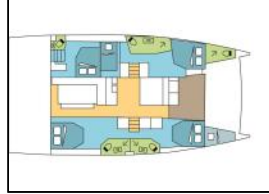

## Catamaran Bali 4.6 Rhapsody in Blue

Yacht ID:	13777
Yacht type:	Catamaran
Yacht:	<a href="#">Bali 4.6 Rhapsody in Blue</a>
Marina:	Turkey / Orhaniye, Martı Marina
Production year:	2023
Cabins:	5 + 1
Deposit:	4.750,00 €

**Comfort:** Cockpit cushions,

**Deck:** Anchor chain counter, Bathing platform, Bimini top, Cockpit table, Dinghy with outboard engine, Gangway, Sprayhood, Ultra Anchor,

**Entertainment:** Fusion radio, Radio, USB, Bluetooth,