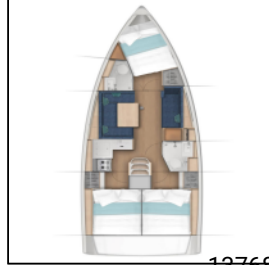

## Sailing yacht Sun Odyssey 380 Ocean Breeze

13768

Yacht ID:	Sailing yacht
Yacht type:	
Yacht:	<a href="#">Sun Odyssey 380 Ocean Breeze</a>
Marina:	Turkey / Fethiye, Ece Saray Marina Resort
Production year:	2022
Cabins:	3
Deposit:	3.000,00 €