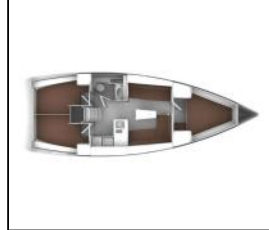

## Sailing yacht Bavaria Cruiser 37 Mai Tai

|                  |   |
|------------------|---|
| Yacht ID:        | 13614                                       |
| Yacht type:      | Sailing yacht                               |
| Yacht:           | <a href="#">Bavaria Cruiser 37 Mai Tai</a>  |
| Marina:          | Croatia / Sukosan, D-Marin Dalmacija Marina |
| Production year: | 2024  |
| Cabins:          | 3   |
| Deposit:         | 1.500,00 €                                  |

**Comfort:** Bed linen, Blankets, Cockpit cushions, Pillows,  
**Deck:** Anchor with chain, Bathing platform, Bilge pump -  
Mechanic, Bimini top, Bosun's chair (Safe seat) (boatswain's  
chair), Cockpit table, Cockpit/stern, outside shower, Dinghy,  
Electric anchor windlass, Fenders, Gangway, Spare anchor  
(Reserve, Auxiliary anchor), Sprayhood, Swimming ladder,  
Teak cockpit,  
**Entertainment:** Outdoor speakers, Radio mp3 player, TV,  
**Galley:** Dishes, Gas bottles, Hot water, Oven, Pressurized  
water system, Refrigerator, Sink, Stove, Water pump,  
**Interior:** Barometer, Inside shower, Upholstery, Yacht  
documents,  
**Navigation:** Autopilot, Binoculars, Bow thruster, Compass,  
Complete navigation equipment,  
Echosounder/Depthsounder, GPS chart plotter - cockpit,  
Hand bearing compass, Harbour guides, Log, Nautical  
charts, Navigation/position Lights, Speedometer (Speed  
log), Wind instrument/Anemometer, Windex,  
**Safety:** Distress signals, Emergency tiller, Fire extinguisher ,  
First aid kit , Flashlight, Fog horn, Horseshoe lifebuoy, Life  
belts (Safety harness), Life jackets, Safety equipment, Set of  
tools , VHF radio ,  
**Yacht electrics:** Battery charger , Battery switch, Bilge pump  
- Electric, Heating, Plug 220V, 12 V, Shore connection 220 V,  
Solar panels, Start battery,