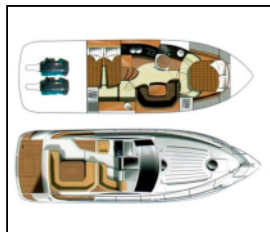

Motor yacht Mirakul 30 Max 2

Yacht ID:	13550
Yacht type:	Motor yacht
Yacht:	Mirakul 30 Max 2
Marina:	Croatia / Sukosan, D-Marin Dalmacija Marina
Production year:	2020
Cabins:	2
Deposit:	1.500,00 €

Comfort: Bedlinen and towels, Sundeck cushions,
Deck: Anchor with chain, Bathing platform, Cockpit fridge, Cockpit full tent, Cockpit table, Cockpit/stern, outside shower, Electric anchor windlass, Fenders, Galley in cockpit, Mooring ropes, Oil absorber, Plastic bucket, Ropes, Sun roof, Swimming ladder,
Entertainment: Outdoor speakers, Radio CD mp3 player, TV, Underwater lights, Wi-Fi Internet,
Galley: Freezer, Gas cookers, Kitchen utensils (Galley equipment, cutlery), Sink,
Interior: LED ceiling lights, Salon, Toilet paper,
Navigation: Binoculars, Bow thruster, Compass, CRO flag, Divider, nautic chart, Echosounder/Depthsounder, GPS, GPS chart plotter, Hydraulic flaps, List of lights, Navigation (Nautical) charts and nautical guide, Navigation/position Lights, Triangles,
Safety: Black Water Tank, Fire axe, Fire extinguisher, First aid kit, Flashlight, Fog horn, Life belts (Safety harness), Life jackets, VHF radio,
Yacht electrics: Batteries, Battery charger, Fish finder, Shore connection 220 V, Solar panels,