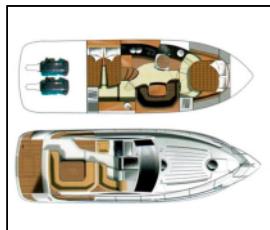

Motor yacht Mirakul 30 Max 1

Yacht ID:	13549
Yacht type:	Motor yacht
Yacht:	Mirakul 30 Max 1
Marina:	Croatia / Sukosan, D-Marin Dalmacija Marina
Production year:	2019
Cabins:	2
Deposit:	1.500,00 €

Comfort: Bedlinen and towels, Sundeck cushions,
Deck: Anchor with chain, Bathing platform, Cockpit fridge, Cockpit full tent, Cockpit table, Cockpit/stern, outside shower, Electric anchor windlass, Fenders, Galley in cockpit, Mooring ropes, Oil absorber, Plastic bucket, Ropes, Sun roof, Swimming ladder,
Entertainment: Outdoor speakers, Radio CD mp3 player, TV, Underwater lights, Wi-Fi Internet,
Galley: Freezer, Gas cookers, Kitchen utensils (Galley equipment, cutlery), Sink,
Interior: LED ceiling lights, Salon, Toilet paper,
Navigation: Binoculars, Bow thruster, Compass, CRO flag, Divider, nautic chart, Echosounder/Depthsounder, GPS, GPS chart plotter, Hydraulic flaps, List of lights, Navigation (Nautical) charts and nautical guide, Navigation/position Lights, Triangles,
Safety: Black Water Tank, Fire axe, Fire extinguisher, First aid kit, Flashlight, Fog horn, Life belts (Safety harness), Life jackets, VHF radio,
Yacht electrics: Batteries, Battery charger, Fish finder, Shore connection 220 V, Solar panels,