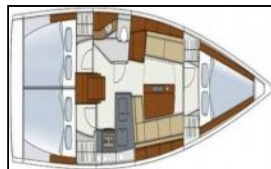

Sailing yacht Hanse 345 Kami

Yacht ID:	13542
Yacht type:	Sailing yacht
Yacht:	Hanse 345 Kami
Marina:	Spain / Roses, Empuriabrava marina
Production year:	2017
Cabins:	3
Deposit:	3.000,00 €

Comfort: Cockpit cushions,
Deck: Bathing platform, Bimini top, Cockpit table, Cockpit/stern, outside shower, Dinghy, Electric anchor windlass, Sprayhood, Swimming ladder,
Entertainment: Outdoor speakers, Radio,
Galley: Hot water, Kitchen utensils (Galley equipment, cutlery), Oven, Refrigerator, Stove,
Navigation: Autopilot, Depthsounder, GPS chart plotter, Speedometer (Speed log), Wind instrument/Anemometer,
Safety: VHF radio ,
Sails: Lazy bag, Lazy jacks,
Yacht electrics: 12V Socket, Battery charger , Inverter, Plug 220V, 12 V, Shore connection 220 V,