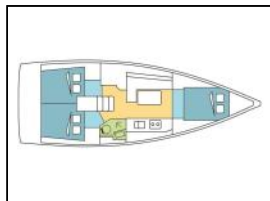

## Sailing yacht Oceanis 38.1 Delfino

**Deck:** Bimini top, Cockpit table, Cockpit/stern, outside shower, Dinghy, Electric anchor windlass, Sprayhood, Swimming ladder,

**Entertainment:** Fusion radio, Outdoor speakers,