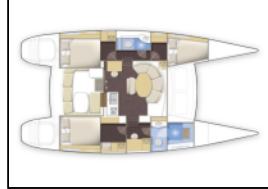

Catamaran Lagoon 380 Magikal

Yacht ID:	13446
Yacht type:	Catamaran
Yacht:	Lagoon 380 Magikal
Marina:	Seychelles / Seychelles, Eden Island Marina
Production year:	2011
Cabins:	3
Deposit:	3.000,00 €

Comfort: Bed linen, Cockpit cushions, Shower towels,
Deck: Bimini top, Cockpit/stern, outside shower, Davit, Dinghy with outboard engine, Ice box in cockpit, Pulpit seat, Teak cockpit,
Entertainment: Indoor speakers, LCD TV + DVD, Outdoor speakers, Radio CD mp3 player, Snorkeling equipment,
Galley: Gas bottles, Kitchen utensils (Galley equipment, cutlery), Refrigerator, Water pump,
Interior: Electric fans, Electric fans in cabins, Hand water pump,
Navigation: Autopilot, Echosounder/Depthsounder, GPS chart plotter, LED Navigation lights, Navigation set, Wind instrument/Anemometer,
Safety: Fire extinguisher , First aid kit , Life belts (Safety harness), Life jacket (children), Life jackets, VHF radio ,
Sails: Lazy bag,
Yacht electrics: Batteries, Battery charger , Battery switch,