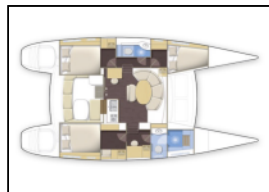

Catamaran Lagoon 380 Magikal

Yacht ID:	13446
Yacht type:	Catamaran
Yacht:	Lagoon 380 Magikal
Marina:	Seychelles / Seychelles, Eden Island Marina
Production year:	2011
Cabins:	3 + 2
Deposit:	3.000,00 €

Comfort: Bed linen, Cockpit cushions, Shower towels,
Deck: Bimini top, Cockpit/stern, outside shower, Davit, Dinghy with outboard engine, Ice box in cockpit, Pulpit seat, Teak cockpit,
Entertainment: Indoor speakers, LCD TV + DVD, Outdoor speakers, Radio CD mp3 player, Snorkeling equipment,
Galley: Gas bottles, Kitchen utensils (Galley equipment, cutlery), Refrigerator, Water pump,
Interior: Electric fans, Electric fans in cabins, Hand water pump,
Navigation: Autopilot, Echosounder/Depthsounder, GPS chart plotter, LED Navigation lights, Navigation set, Wind instrument/Anemometer,
Safety: Fire extinguisher , First aid kit , Life belts (Safety harness), Life jacket (children), Life jackets, VHF radio ,
Sails: Lazy bag,
Yacht electrics: Batteries, Battery charger , Battery switch,