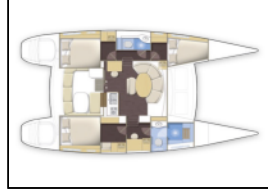

## Catamaran Lagoon 380 Magikal

|                  |   |
|------------------|---|
| Yacht ID:        | 13446                                       |
| Yacht type:      | Catamaran                                   |
| Yacht:           | <a href="#">Lagoon 380 Magikal</a>          |
| Marina:          | Seychelles / Seychelles, Eden Island Marina |
| Production year: | 2011  |
| Cabins:          | 3   |
| Deposit:         | 3.000,00 €                                  |

**Comfort:** Bed linen, Cockpit cushions, Shower towels,  
**Deck:** Bimini top, Cockpit/stern, outside shower, Davit, Dinghy with outboard engine, Ice box in cockpit, Pulpit seat, Teak cockpit,  
**Entertainment:** Indoor speakers, LCD TV + DVD, Outdoor speakers, Radio CD mp3 player, Snorkeling equipment,  
**Galley:** Gas bottles, Kitchen utensils (Galley equipment, cutlery), Refrigerator, Water pump,  
**Interior:** Electric fans, Electric fans in cabins, Hand water pump,  
**Navigation:** Autopilot, Echosounder/Depthsounder, GPS chart plotter, LED Navigation lights, Navigation set, Wind instrument/Anemometer,  
**Safety:** Fire extinguisher , First aid kit , Life belts (Safety harness), Life jacket (children), Life jackets, VHF radio ,  
**Sails:** Lazy bag,  
**Yacht electrics:** Batteries, Battery charger , Battery switch,