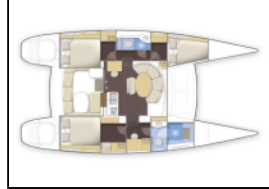

## Catamaran Lagoon 380 Magikal

Yacht ID:	13446
Yacht type:	Catamaran
Yacht:	<a href="#">Lagoon 380 Magikal</a>
Marina:	Thailand / Thailand, Koh Chang
Production year:	2011
Cabins:	3
Deposit:	3.000,00 €

**Comfort:** Bed linen, Cockpit cushions, Shower towels,  
**Deck:** Bimini top, Cockpit/stern, outside shower, Davit, Dinghy with outboard engine, Ice box in cockpit, Pulpit seat, Teak cockpit,  
**Entertainment:** Indoor speakers, LCD TV + DVD, Outdoor speakers, Radio CD mp3 player, Snorkeling equipment,  
**Galley:** Gas bottles, Kitchen utensils (Galley equipment, cutlery), Refrigerator, Water pump,  
**Interior:** Electric fans, Electric fans in cabins, Hand water pump,  
**Navigation:** Autopilot, Echosounder/Depthsounder, GPS chart plotter, LED Navigation lights, Navigation set, Wind instrument/Anemometer,  
**Safety:** Fire extinguisher, First aid kit, Life belts (Safety harness), Life jacket (children), Life jackets, VHF radio,  
**Sails:** Lazy bag,  
**Yacht electrics:** Batteries, Battery charger, Battery switch, Inverter,