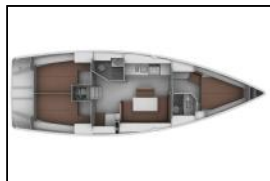

## Sailing yacht Bavaria Cruiser 40 Sylvia

**Deck:** Bimini top, Electric anchor windlass, Gangway, Hydraulic lifting swimming platform, Mooring ropes, Repair box for dinghy, Reserve motor oil, Sprayhood,  
**Entertainment:** Radio CD mp3 player,  
**Interior:** Electric fans in cabins, Electric toilet,  
**Navigation:** Autopilot, Bow thruster, Echosounder/Depthsounder, GPS chart plotter - cockpit, Speedometer (Speed log), Wind instrument/Anemometer,  
**Safety:** Repair kit, VHF radio,  
**Yacht electrics:** Inverter, Service batteries, Solar panels, Start battery,