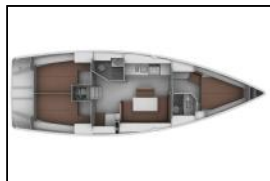

Sailing yacht Bavaria Cruiser 40 Sylvia

Deck: Bimini top, Electric anchor windlass, Gangway, Hydraulic lifting swimming platform, Mooring ropes, Repair box for dinghy, Reserve motor oil, Sprayhood,
Entertainment: Radio CD mp3 player,
Interior: Electric fans in cabins, Electric toilet,
Navigation: Autopilot, Bow thruster, Echosounder/Depthsounder, GPS chart plotter - cockpit, Speedometer (Speed log), Wind instrument/Anemometer,
Safety: Repair kit, VHF radio,
Yacht electrics: Inverter, Service batteries, Solar panels, Start battery,