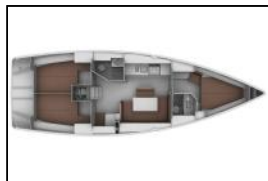

Sailing yacht Bavaria Cruiser 40 Sylvia

Deck: Bimini top, Electric anchor windlass, Gangway, Hydraulic lifting swimming platform, Mooring ropes, Repair box for dinghy, Reserve motor oil, Sprayhood,
Entertainment: Radio CD mp3 player,
Interior: Electric fans in cabins, Electric toilet,
Navigation: Autopilot, Bow thruster, Echosounder/Depthsounder, GPS chart plotter - cockpit, Speedometer (Speed log), Wind instrument/Anemometer,
Safety: Repair kit, VHF radio,
Yacht electrics: Inverter, Service batteries, Solar panels, Start battery,