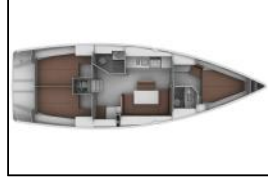

## Sailing yacht Bavaria Cruiser 40 Sylvia

**Deck:** Bimini top, Electric anchor windlass, Gangway, Hydraulic lifting swimming platform, Mooring ropes, Repair box for dinghy, Reserve motor oil, Sprayhood,  
**Entertainment:** Radio CD mp3 player,  
**Interior:** Electric fans in cabins, Electric toilet,  
**Navigation:** Autopilot, Bow thruster, Echosounder/Depthsounder, GPS chart plotter - cockpit, Speedometer (Speed log), Wind instrument/Anemometer,  
**Safety:** Repair kit, VHF radio,  
**Yacht electrics:** Inverter, Service batteries, Solar panels, Start battery,