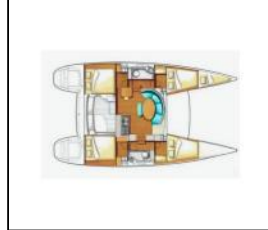

Catamaran Lagoon 380 Amelie

Yacht ID:	13435
Yacht type:	Catamaran
Yacht:	Lagoon 380 Amelie
Marina:	Thailand / Thailand, Koh Chang
Production year:	2015
Cabins:	4 + 1
Deposit:	3.700,00 €

Comfort: Bed linen, Blankets, Cockpit cushions, Pillows, Sheets, Shower towels, Towels,
Deck: Anchor light, Anchor with chain, Bimini top, Cockpit table, Cockpit/stern, outside shower, Davit, Dinghy, Dinghy (byboat) pump, Electric anchor windlass, Grill/Barbecue/Plancha, Mooring ropes, Outboard engine, Spare anchor (Reserve, Auxiliary anchor), Swimming ladder,
Entertainment: Ipod and Iphone connection, Radio CD player,
Galley: Bin bag, Broom and dustpan, Hot water, Kitchen utensils (Galley equipment, cutlery), Refrigerator, Wine glasses,
Interior: Clothes hangers, Electric fans in cabins, Salon table, Toilet brush, Toilet paper,
Navigation: Autopilot, Binoculars, Divider, nautic chart, GPS chart plotter - cockpit, Hand bearing compass, Nautical charts, Wind instrument/Anemometer,
Safety: Distress flare box, Fire blanket, Fire extinguisher, First aid kit, Flashlight, Life jackets, Oars (Paddles), Set of tools, VHF radio,
Yacht electrics: 230 volt socket, Batteries, Inverter, Watermaker - desalinator,