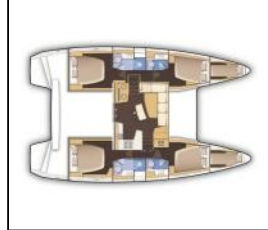

Catamaran Lagoon 42 Mami

Yacht ID:	13424
Yacht type:	Catamaran
Yacht:	Lagoon 42 Mami
Marina:	Thailand / Phuket, Yacht Haven Marina
Production year:	2018
Cabins:	4 + 2
Deposit:	4.000,00 €

Comfort: Bed linen, Cockpit cushions, Pillows, Sheets, Shower towels, Towels,

Deck: Anchor claw, Anchor line, Anchor with chain, Bimini top, Boat hook, Cockpit table, Cockpit/stern, outside shower, Davit, Deck brush, Dinghy, Electric anchor windlass, Fenders, Fuel funnel, Impeller, V-belt, oilfilter, Jerry cans for fuel, Mooring ropes, Outboard engine, Plastic bucket, Reserve motor oil, Spare anchor (Reserve, Auxiliary anchor), Winch handles,

Interior: Bilge pump handle, Clothes hangers, Convertible table in salon, Electric fans in cabins, Toilet brush,

Navigation: AIS, Autopilot, Binoculars, Divider, nautic chart, GPS chart plotter - cockpit, Navigation (Nautical) charts and nautical guide, Parallel ruler, Pilot book, Wind instrument/Anemometer,