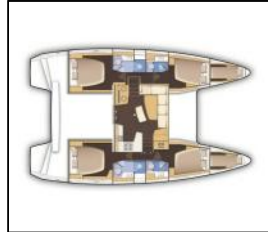

## Catamaran Lagoon 42 Mami

Yacht ID:	13424
Yacht type:	Catamaran
Yacht:	<a href="#">Lagoon 42 Mami</a>
Marina:	Thailand / Phuket, Yacht Haven Marina
Production year:	2018
Cabins:	4 + 2
Deposit:	4.000,00 €

**Comfort:** Bed linen, Cockpit cushions, Pillows, Sheets, Shower towels, Towels,  
**Deck:** Anchor claw, Anchor line, Anchor with chain, Bimini top, Boat hook, Cockpit table, Cockpit/stern, outside shower, Davit, Deck brush, Dinghy, Electric anchor windlass, Fenders, Fuel funnel, Impeller, V-belt, oilfilter, Jerry cans for fuel, Mooring ropes, Outboard engine, Plastic bucket, Reserve motor oil, Spare anchor (Reserve, Auxiliary anchor), Winch handles,  
**Entertainment:** Bluetooth player, Fins, Mask and snorkel, Outdoor speakers, Radio CD player,  
**Galley:** Bin bag, Broom and dustpan, Electrical kettle, Gas bottles, Kitchen utensils (Galley equipment, cutlery), Microwave, Oven, Refrigerator, Stove,  
**Interior:** Bilge pump handle, Clothes hangers, Convertible table in salon, Electric fans in cabins, Toilet brush,  
**Navigation:** AIS, Autopilot, Binoculars, Divider, nautic chart, GPS chart plotter - cockpit, Navigation (Nautical) charts and nautical guide, Parallel ruler, Pilot book, Wind instrument/Anemometer,  
**Safety:** Distress flare box, Emergency tiller, Fire extinguisher, First aid kit, Life jackets, Oars (Paddles), Set of tools, Torch, VHF radio,  
**Sails:** Electric winch, Lazy jacks,  
**Yacht electrics:** Air Conditioning, Batteries, Generator, Inverter, Watermaker - desalinator,