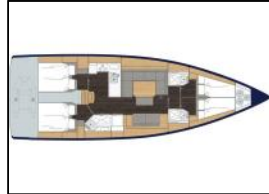

Sailing yacht Bavaria C45 Isabella 2

Yacht ID:	13416
Yacht type:	Sailing yacht
Yacht:	Bavaria C45 Isabella 2
Marina:	Thailand / Phuket, Yacht Haven Marina
Production year:	2018
Cabins:	4
Deposit:	3.000,00 €