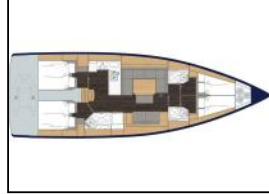

## Sailing yacht Bavaria C45 Isabella 2

Yacht ID:	13416
Yacht type:	Sailing yacht
Yacht:	<a href="#">Bavaria C45 Isabella 2</a>
Marina:	Thailand / Phuket, Yacht Haven Marina
Production year:	2018
Cabins:	4
Deposit:	3.000,00 €