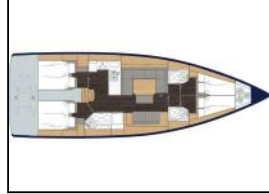

Sailing yacht Bavaria C45 Isabella 2

Yacht ID:	13416
Yacht type:	Sailing yacht
Yacht:	Bavaria C45 Isabella 2
Marina:	Thailand / Phuket, Yacht Haven Marina
Production year:	2018
Cabins:	4
Deposit:	3.000,00 €