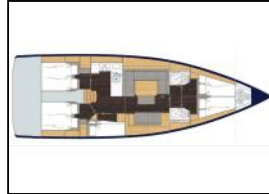

Sailing yacht Bavaria C45 Simeon

Deck: Bimini top, Electric anchor windlass, Sprayhood,
Entertainment: Outdoor speakers, Radio CD mp3 player,
Galley: Hot water,
Interior: Electric toilet,
Navigation: Autopilot, Bow thruster, GPS chart plotter -
cockpit, Wind/speed/depth instruments,
Safety: Black Water Tank,
Yacht electrics: Solar panels,