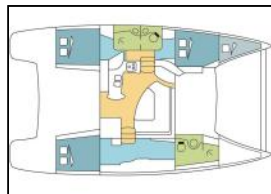

## Catamaran Lipari 41 Cousin

Yacht ID:	13098
Yacht type:	Catamaran
Yacht:	<a href="#">Lipari 41 Cousin</a>
Marina:	Seychelles / Seychelles, Mahe
Production year:	2010
Cabins:	3 + 1
Deposit:	4.000,00 €

**Comfort:** Bed linen,  
**Deck:** Bimini top, Cockpit table, Cockpit/stern, outside shower, Electric anchor windlass, Grill/Barbecue/Plancha, Outboard engine,  
**Entertainment:** CD player, DVD player, Outdoor speakers,  
**Galley:** Oven, Refrigerator,  
**Navigation:** Autopilot, GPS chart plotter, GPS chart plotter - cockpit, Navigation (Nautical) charts and nautical guide , Radar, Speedometer (Speed log), Wind instrument/Anemometer,  
**Sails:** Lazy bag, Lazy jacks,  
**Yacht electrics:** Battery charger , Inverter, Solar panels,