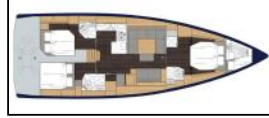

## Sailing yacht Bavaria C50 Style Shala

Yacht ID:	13066
Yacht type:	Sailing yacht
Yacht:	<a href="#">Bavaria C50 Style Shala</a>
Marina:	Croatia / ACI Marina Split
Production year:	2023
Cabins:	3 + 1
Deposit:	0,00 €

**Comfort:** Bed linen, Blankets, Cockpit cushions, Pillows,  
**Deck:** Bathing platform, Bilge pump - Mechanic, Bimini top, Black ball, Boat hook, Bosun's chair (Safe seat) (boatswain's chair), Cockpit table, Cockpit/stern, outside shower, Deck brush, Dinghy, Dinghy (byboat) pump, Electric anchor windlass, Fenders, Fuel funnel, Gangway, Jerry cans for diesel, Main anchor, Main Deck Compass, Mooring ropes, Outboard engine, Plastic bucket, Spare anchor (Reserve, Auxiliary anchor), Sprayhood, Swimming ladder, Teak cockpit, Water hose, Winch handles,  
**Entertainment:** Diving mask, Indoor speakers, Outdoor speakers, Radio, USB, Bluetooth, TV, Wi-Fi Internet,  
**Galley:** Gas bottles, Hot water, Kitchen utensils (Galley equipment, cutlery), Oven, Refrigerator, Stove,  
**Interior:** Barometer, Clock, Clothes hangers, Electric toilet, Inside shower, Yacht documents,  
**Navigation:** Autopilot, Binoculars, Bow thruster, GPS chart plotter - cockpit, Hand bearing compass, LED Navigation lights, Navigation (Nautical) charts and nautical guide, Navigation set, Pilot book, Radar reflector, Wind/speed/depth instruments, Windex,  
**Safety:** Black Water Tank, Distress flare box, Emergency tiller, Fire axe, Fire extinguisher, First aid kit, Fog horn, Life belts (Safety harness), Life buoy + Flashing light, Life jacket (children), Life jackets, Liferaft, Oars (Paddles), Repair kit, Search light, Set of tools, VHF radio,  
**Sails:** Electric winch,  
**Yacht electrics:** 12V Socket, 220V socket, Air Conditioning, Battery charger, Bilge pump - Electric, Generator, Heating, Inverter, Service batteries, Shore power cable, Solar panels, Water heater,