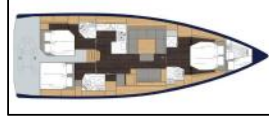

## Sailing yacht Bavaria C50 Style Shala

Yacht ID:	13066
Yacht type:	Sailing yacht
Yacht:	<a href="#">Bavaria C50 Style Shala</a>
Marina:	Croatia / ACI Marina Split
Production year:	2023
Cabins:	3 + 1
Deposit:	2.500,00 €

**Comfort:** Bed linen, Blankets, Pillows, Towels,  
**Deck:** Anchor with chain, Anchor with rope , Bilge pump -  
Mechanic, Bimini top, Black ball, Boat hook, Bosun's chair  
(Safe seat) (boatswain's chair), Cockpit/stern, outside  
shower, Deck brush, Dinghy, Dinghy (byboat) pump, Electric  
anchor windlass, Fenders, Fuel funnel, Gangway, Jerry cans  
for diesel, Main anchor, Main Deck Compass, Mooring ropes  
, Outboard engine, Plastic bucket, Sprayhood, Swimming  
ladder, Teak cockpit, Water hose, Winch handles,  
**Entertainment:** CD player, Mask, Outdoor speakers, Radio  
CD mp3 player, TV, Wi-Fi Internet,  
**Galley:** Gas bottles, Hot water, Kitchen utensils (Galley  
equipment, cutlery), Oven, Refrigerator, Stove,  
**Interior:** Barometer, Clock, Clothes hangers, Electric toilet,  
Inside shower, Yacht documents,  
**Navigation:** Autopilot, Binoculars, Bow thruster,  
Echosounder/Depthsounder, GPS chart plotter - cockpit,  
Hand bearing compass, Navigation (Nautical) charts and  
nautical guide , Navigation set, Navigation/position Lights,  
Pilot book, Radar reflector, Speedometer (Speed log),  
**Safety:** Distress flare box, Emergency tiller, Fire axe, Fire  
extinguisher , First aid kit , Fog horn, Life belts (Safety  
harness), Life buoy + Flashing light, Life jackets, Liferaft ,  
Oars (Paddles), Repair kit, Search light, Set of tools , VHF  
radio ,  
**Yacht electrics:** Air Conditioning, Bilge pump - Electric,  
Generator, Heating, Service batteries, Shore power cable,  
Solar panels,