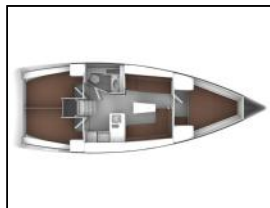

Sailing yacht Bavaria Cruiser 37 Andrea

Deck: Bimini top, Cockpit table, Cockpit/stern, outside shower, Dinghy, Electric anchor windlass, Sprayhood,
Entertainment: CD player,
Galley: Refrigerator,
Navigation: Autopilot, Bow thruster, GPS chart plotter - cockpit, Wind instrument/Anemometer,
Safety: VHF radio ,
Yacht electrics: Solar panels,

Yacht ID: 1303
Yacht type: Sailing yacht
Yacht: [Bavaria Cruiser 37 Andrea](#)
Marina: Croatia / Sukosan, D-Marin Dalmacija Marina
Production year: 2014
Cabins: 3
Deposit: 1.000,00 €

front.CHARTERS_BOOKING_LIST_AVAILABILITY