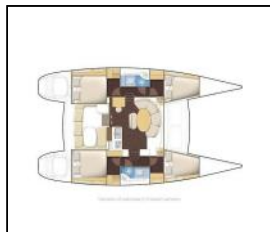

Catamaran Lagoon 380 Aride

Yacht ID:	12986
Yacht type:	Catamaran
Yacht:	Lagoon 380 Aride
Marina:	Seychelles / Seychelles, Mahe
Production year:	2018
Cabins:	4 + 2
Deposit:	6.000,00 €

Comfort: Bed linen, Cockpit cushions, Towels,
Deck: Bimini top, Cockpit table, Cockpit/stern, outside shower, Davit, Dinghy, Electric anchor windlass, Grill/Barbecue/Plancha, Outboard engine, Swimming ladder,
Entertainment: Fishing cane/rod, Outdoor speakers, Radio CD player, Snorkeling equipment, TV,
Galley: Freezer, Hot water, Oven, Refrigerator, Stove,
Interior: Convertible table in salon,
Navigation: Autopilot, GPS chart plotter, Sonar, Speedometer (Speed log), Wind instrument/Anemometer,
Safety: Black Water Tank, VHF radio ,
Sails: Lazy bag, Lazy jacks,
Yacht electrics: 12V Socket, 220V socket, Battery charger , Inverter, Shore connection 220 V, Solar panels,