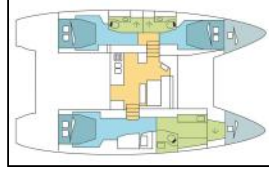

Catamaran Lagoon 46 OW Rapsallion

Deck: Bimini top, Cockpit/stern, outside shower, Davit, Dinghy, Electric anchor windlass, Swimming ladder,
Entertainment: CD player, Outdoor speakers,
Galley: Freezer, Hot water, Refrigerator,
Interior: Electric fans,
Navigation: Autopilot, Depthsounder, GPS, Log/speed instrument, Navigation set, Wind instrument/Anemometer, Windex,
Safety: Safety equipment, VHF radio ,
Yacht electrics: Air Conditioning, Plug 220V, 12 V, Service batteries, Start battery, Watermaker - desalinator,

Yacht ID: 12932
Yacht type: Catamaran
Yacht: [Lagoon 46 OW Rapsallion](#)
Marina: Seychelles / Seychelles, Eden Island Marina
Production year: 2021
Cabins: 3 + 2
Deposit: 1.500,00 €

front.CHARTERS_BOOKING_LIST_AVAILABILITY