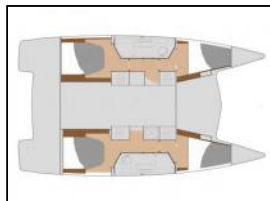

Catamaran Fountaine Pajot Lucia 40 Oasis

Deck: Cockpit table, Davit, Electric anchor windlass, Grill/Barbecue/Plancha, Sprayhood,
Entertainment: Radio,
Galley: Kitchen utensils (Galley equipment, cutlery), Microwave, Oven, Refrigerator,
Navigation: GPS chart plotter,
Safety: Black Water Tank,
Sails: Lazy jacks,
Yacht electrics: Air Conditioning, Generator, Inverter,