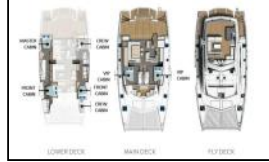

Catamaran Leopard 58 Between

Yacht ID:	12880
Yacht type:	Catamaran
Yacht:	Leopard 58 Between
Marina:	Seychelles / Seychelles, Eden Island Marina
Production year:	2018
Cabins:	5 + 2
Deposit:	5.000,00 €

Comfort: Bed linen, Cockpit cushions, Towels,
Deck: Anchor Delta, Anchor winch remote control, Bathing platform, Bilge pump - Mechanic, Cockpit fridge, Cockpit table, Cockpit/stern, outside shower, Dinghy with outboard engine, Electric anchor windlass, Flybridge, Grill/Barbecue/Plancha, Hard Top Bimini, LED outdoor ambiance lights, Rail openings both sides, Spare anchor (Reserve, Auxiliary anchor), Sprayhood, Spring cleats, Swimming ladder, Teak cockpit, Teak deck,
Entertainment: Bose Sound System, Fins, Indoor speakers, LCD TV, Mask and snorkel, Outdoor speakers, Radio, USB, Bluetooth, Snorkeling equipment, Wireless Internet Router,
Galley: Blender, Coffee machine, Dishwasher, Electrical filter coffee maker, Electrical kettle, Freezer, Ice maker, Kitchen utensils (Galley equipment, cutlery), Microwave, Oven, Refrigerator, Stove,
Interior: Curtains, Electric fans, Electric fans in cabins, Electric toilet, Teak interior, Washing machine,
Navigation: AIS, Autopilot, Bow thruster, Compass, Echosounder/Depthsounder, GPS chart plotter - cockpit, LED Navigation lights, Log/speed instrument, Radar, Tridata, Wind instrument/Anemometer,
Safety: EPIRB-Distress radio beacons, Liferaft, Safety equipment, VHF radio,
Sails: Electric genoa winch, Electric winch,
Yacht electrics: 220V socket, Air Conditioning, Batteries, Battery charger, Bilge pump - Electric, Double USB socket in cabins, Fish finder, Generator, Inverter, Shore connection 220 V, Shore power cable, Solar panels, Spare generator, USB sockets, Water heater, Watermaker - desalinator,