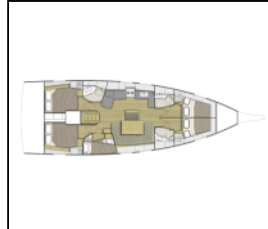

Sailing yacht Oceanis 46.1 Chrisel

Deck: Bimini top, Electric anchor windlass, Sprayhood,
Entertainment: Outdoor speakers, Radio CD mp3 player,
Galley: Hot water,
Interior: Electric fans,
Navigation: Autopilot, Bow thruster, GPS chart plotter -
cockpit, Wind/speed/depth instruments,
Safety: Black Water Tank,
Yacht electrics: Solar panels,