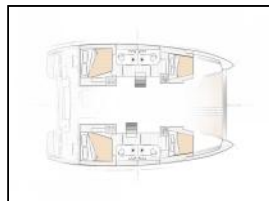

Catamaran Excess 12 Aeolian Odyssey

Yacht ID:	12790
Yacht type:	Catamaran
Yacht:	Excess 12 Aeolian Odyssey
Marina:	Greece / Preveza, Main Port
Production year:	2022
Cabins:	4 + 1
Deposit:	3.500,00 €

Deck: Bimini top, Cockpit/stern, outside shower, Dinghy, Electric anchor windlass, Gangway, Remote control for anchor winch with chain counter at helm, Sprayhood,
Entertainment: Bluetooth player, Radio,
Galley: Refrigerator,
Interior: Electric fans in cabins,
Navigation: AIS, Autopilot, Compass, GPS chart plotter, Helm station, Wind/speed/depth instruments,
Safety: Black Water Tank, EPIRB-Distress radio beacons, GMDSS - Global Maritime Distress and Safety System, VHF radio ,
Sails: Electric winch,
Yacht electrics: Air Conditioning, Battery charger , Generator, Inverter, Watermaker - desalinator,