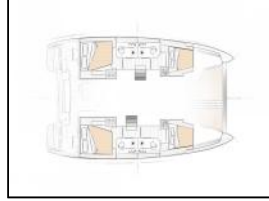

Catamaran Excess 12 Aeolian Odyssey

Yacht ID:	12790
Yacht type:	Catamaran
Yacht:	Excess 12 Aeolian Odyssey
Marina:	Greece / Preveza, Main Port
Production year:	2022
Cabins:	4 + 1
Deposit:	3.500,00 €

Deck: Bimini top, Cockpit/stern, outside shower, Dinghy, Electric anchor windlass, Gangway, Remote control for anchor winch with chain counter at helm, Sprayhood,
Entertainment: Bluetooth player, Radio,
Galley: Refrigerator,
Interior: Electric fans in cabins,
Navigation: AIS, Autopilot, Compass, GPS chart plotter, Helm station, Wind/speed/depth instruments,
Safety: Black Water Tank, EPIRB-Distress radio beacons, GMDSS - Global Maritime Distress and Safety System, VHF radio ,
Sails: Electric winch,
Yacht electrics: Air Conditioning, Battery charger , Generator, Inverter, Watermaker - desalinator,