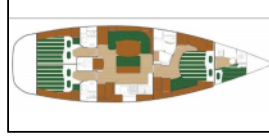

## Sailing yacht Beneteau 50 Tetina

Yacht ID:	12753
Yacht type:	Sailing yacht
Yacht:	<a href="#">Beneteau 50 Tetina</a>
Marina:	Greece / Lefkas main port
Production year:	1999
Cabins:	3 + 1
Deposit:	2.000,00 €