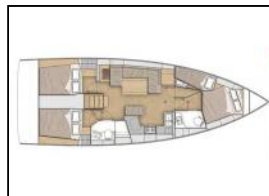

Sailing yacht Oceanis 40.1 LOL

Yacht ID:	12733
Yacht type:	Sailing yacht
Yacht:	Oceanis 40.1 LOL
Marina:	Greece / Lavrion, main port
Production year:	2022
Cabins:	4
Deposit:	2.500,00 €

Comfort: Bedlinen and towels, Blankets, Pillows,
Deck: Bimini top, Cockpit table, Cockpit/stern, outside shower, Dinghy with outboard engine, Electric anchor windlass, Gangway, Hot water in cockpit, Sprayhood, Swimming ladder,
Entertainment: Outdoor speakers, Radio mp3 player,
Galley: Gas bottles, Hot water, Refrigerator,
Interior: Convertible table in salon, Electric fans, Electric toilet,
Navigation: Autopilot, Bow thruster, Echosounder/Depthsounder, GPS chart plotter - cockpit, Wind instrument/Anemometer, Windex,
Yacht electrics: 12V Socket, Battery charger, Solar panels, Watermaker - desalinator,