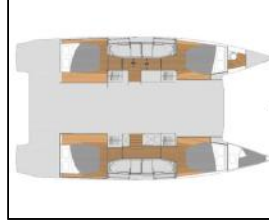

## Catamaran Fountaine Pajot Elba 45 Lalom

Yacht ID:	12719
Yacht type:	Catamaran
Yacht:	<a href="#">Fountaine Pajot Elba 45 Lalom</a>
Marina:	Turkey / Fethiye, Yacht Classic Hotel Marina
Production year:	2022
Cabins:	4 + 1
Deposit:	5.000,00 €