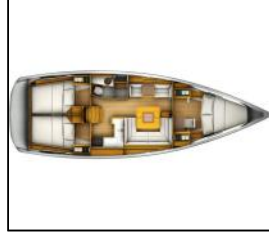

Sailing yacht Sun Odyssey 419 Foxy

| | |
|------------------|--|
| Yacht ID: | 12653 |
| Yacht type: | Sailing yacht |
| Yacht: | Sun Odyssey 419 Foxy |
| Marina: | Turkey / Fethiye, Ece Saray Marina Resort |
| Production year: | 2017 |
| Cabins: | 3 |
| Deposit: | 2.000,00 € |

Additional: Flag,

Comfort: Bed linen,

Deck: Anchor, Bimini top, Bosun's chair (Safe seat) (boatswain's chair), Cockpit table, Cockpit/stern, outside shower, Dinghy, Electric anchor windlass, Gangway, Sprayhood, Sun awning (aft and forward), Swimming ladder,