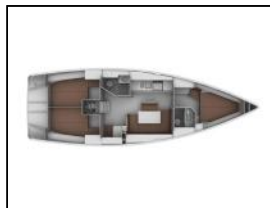

## Sailing yacht Bavaria Cruiser 40 Orca

Yacht ID:	12635
Yacht type:	Sailing yacht
Yacht:	<a href="#">Bavaria Cruiser 40 Orca</a>
Marina:	Croatia / Marina Zenta, Split
Production year:	2013
Cabins:	3
Deposit:	1.500,00 €

**Comfort:** Bed linen, Cockpit cushions, Towels,  
**Deck:** Bimini top, Cockpit table, Cockpit/stern, outside shower, Dinghy with outboard engine, Sprayhood, Teak cockpit,  
**Entertainment:** Outdoor speakers, Wi-Fi Internet,  
**Galley:** Hot water, Kitchen utensils (Galley equipment, cutlery), Refrigerator,  
**Navigation:** Autopilot, Bow thruster, GPS chart plotter - cockpit, Log, Speed, Depth- echo sounder,  
**Safety:** Safety equipment, Set of tools,  
**Yacht electrics:** Air Conditioning, Heating, Solar panels,